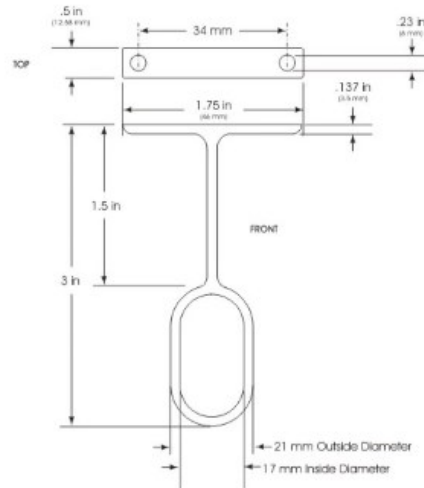

EP842-ORB Center Support For Oval Rod Zinc-Oil Rubbed Bronze

Bright chrome plated center support

Overall length of bracket = 76 mm Length of base plate = 46 mm Distance between mounting holes centers = 32 mm