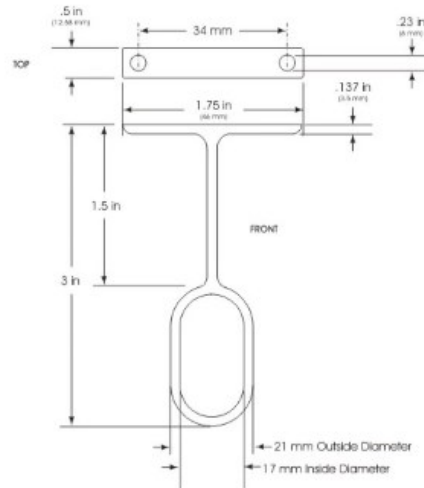

**EP842-ORB** Center Support For Oval Rod Zinc-Oil Rubbed Bronze

Bright chrome plated center support

Overall length of bracket = 76 mm Length of base plate = 46 mm Distance between mounting holes centers = 32 mm