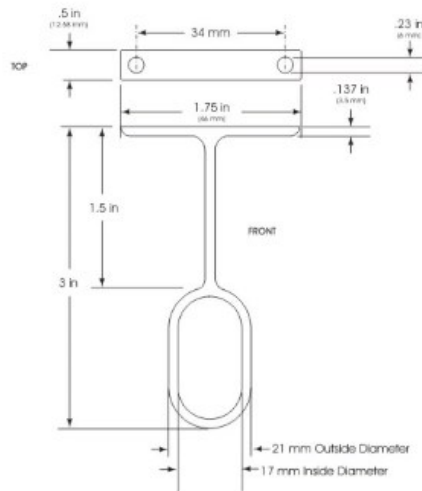

EP842-ORB Center Support For Oval Rod Zinc-Oil Rubbed Bronze

Bright chrome plated center support

Overall length of bracket = 76 mm Length of base plate = 46 mm Distance between mounting holes centers = 32 mm