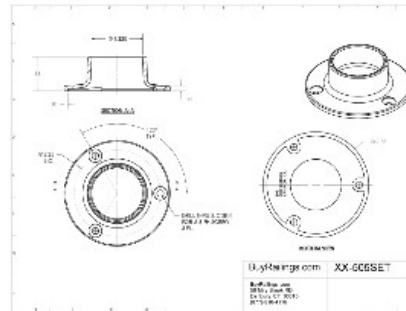

LB-26-505SET Powder Coated White Finish Over Zinc Closet Flange Set 1-5/16" Tubing

Our premium closet flanges are made from the highest quality metals and hand polished for a superior finish. Includes one enclosed and one saddle flange for easy rod installation or removal. The 1-5/16" diameter opening perfectly fits our [Premium Closet Rods](#). Available in 5 premium finishes. Mounting screws included.