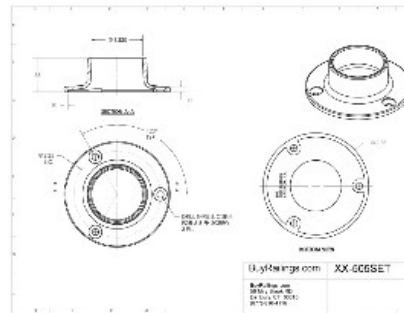

## LB-14-505SET Satin Nickel Closet Over Zinc Flange Set 1-5/16" Tubing

Our premium closet flanges are made from the highest quality metals and hand polished for a superior finish. Includes one enclosed and one saddle flange for easy rod installation or removal. The 1-5/16" diameter opening perfectly fits our [Premium Closet Rods](#). Available in 5 premium finishes. Mounting screws included.