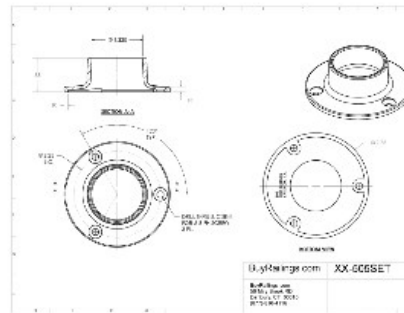

## LB-10-505SET Polished Chrome Over Zinc Closet Flange Set 1-5/16" Tubing

Our premium closet flanges are made from the highest quality metals and hand polished for a superior finish. Includes one enclosed and one saddle flange for easy rod installation or removal. The 1-5/16" diameter opening perfectly fits our [Premium Closet Rods](#). Available in 5 premium finishes. Mounting screws included.