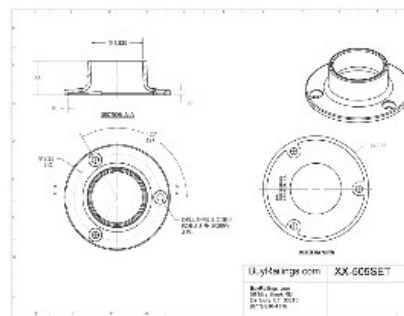

LB-07-505SET Copper Oil Rubbed Bronze Over Zinc Closet Flange 1-5/16" Tubing

Our premium closet flanges are made from the highest quality metals and hand polished for a superior finish. Includes one enclosed and one saddle flange for easy rod installation or removal. The 1-5/16" diameter opening perfectly fits our [Premium Closet Rods](#). Available in 5 premium finishes. Mounting screws included.