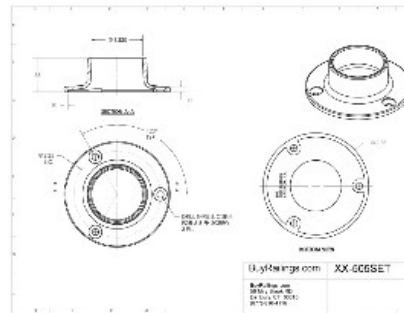

LB-00-505SET Polished Brass Over Zinc Closet Flange Set 1-5/16" Tubing

Our premium closet flanges are made from the highest quality metals and hand polished for a superior finish. Includes one enclosed and one saddle flange for easy rod installation or removal. The 1-5/16" diameter opening perfectly fits our [Premium Closet Rods](#). Available in 5 premium finishes. Mounting screws included.