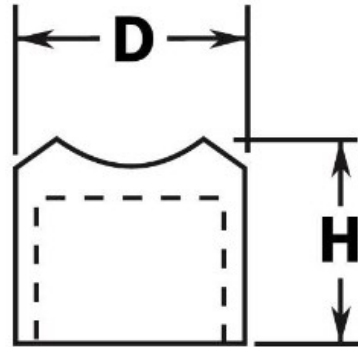

00-181A/1H Polished Brass Outer Perpendicular Collar 1 1/2" Tubing

Universal railing connectors are either factory assembled into metal posts or as individual components to accommodate any handrail, foot rail, stair railing, or other architectural railing configuration. Available finishes may include polished brass, satin, chrome plated, or Lido-Tone powder coating.

Note:

Flush fittings **DO NOT** include screws. Attach tube to fitting with Lido Weld adhesive, LB-00201.