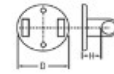

**Fascia Mount**

Tubing is threaded through dual round clamps which, when tightened with screws, offer a secure connection.

Item #	Material	Finish	Tube OD	Wall Thick.	D	H	Compatible Tubing DB
49-WA102/1016	SS 316	Satin	1.5"	0.06"	4.72"	1.77"	49-A111
49-WA102/424	SS 316	Satin	1.67"	0.08"	4.72"		49-A114
49-WA102/216	SS 316	Satin	2"	0.06"	4.72"		49-A121