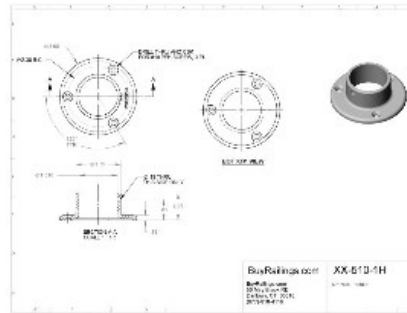

49-510/1H Satin 316 Stainless Steel 3" Wall Flange Tubing Size 1-1/2" OD

An elegant flange useful for mounting tube to walls or light duty floor surface mounts.