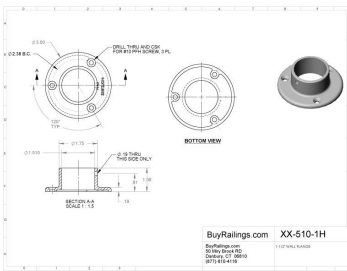

49-510/1H SPEC SHEET

BuyRailings 71 Commerce Drive Brookfield, CT 06804 T 877-810-4116 F +1-203-930-3620 www.buyrailings.com

49-510/1H Satin 316 Stainless Steel 3" Wall Flange Tubing Size 1-1/2" OD

An elegant flange useful for mounting tube to walls or light duty floor surface mounts.