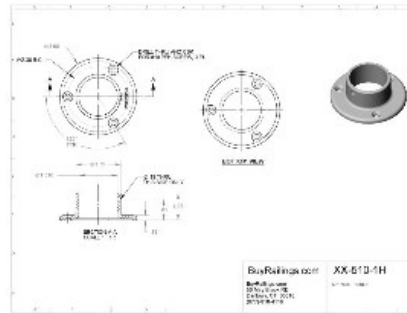

**49-510/1H** Satin 316 Stainless Steel 3" Wall Flange Tubing Size 1-1/2" OD

An elegant flange useful for mounting tube to walls or light duty floor surface mounts.