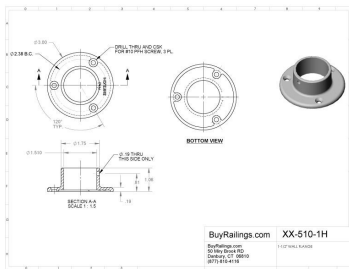

47-510/1H SPEC SHEET

BuyRailings 71 Commerce Drive Brookfield, CT 06804 T 877-810-4116 F +1-203-930-3620 www.buyrailings.com

47-510/1H Polished 316 Stainless Steel 3" Wall Flange Tubing Size 1-1/2" OD

An elegant flange useful for mounting tube to walls or light duty floor surface mounts.