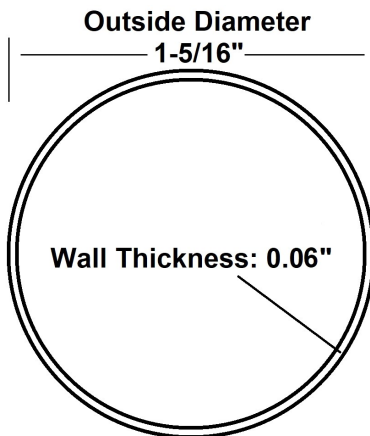

LB-26-A106/8 SPEC SHEET

BuyRailings 71 Commerce Drive Brookfield, CT 06804 T 877-810-4116 F +1-203-930-3620 www.buyrailings.com

LB-26-A106/8 White Powder Coat Steel 8 FT Closet Rod 1-5/16" OD (Load 217 lbs w/o Support Bracket or 264 lbs with our 8150 Support Bracket)

The white finish A106 closet rod is made of quality steel with a durable plated finish. Outside diameter is 1-5/16" and wall thickness is 0.06".

The shipping cost for this 8FT long item is notably higher than the 6FT equivalent because of freight carrier surcharges. To avoid this additional expense we ask that you consider ordering a shorter length, if possible. We can provide custom cut lengths just below 8 feet. Contact us for details.

A 6 foot length of white closet rod is also available: LB-26-A106/6.

For longer lengths use internal splice 00-830/1.3125

Use with LB-26-8150A rod and shelf bracket, LB-26-505SET flange set, and our broad selection 1" IPS slip-on fittings to create custom assemblies.