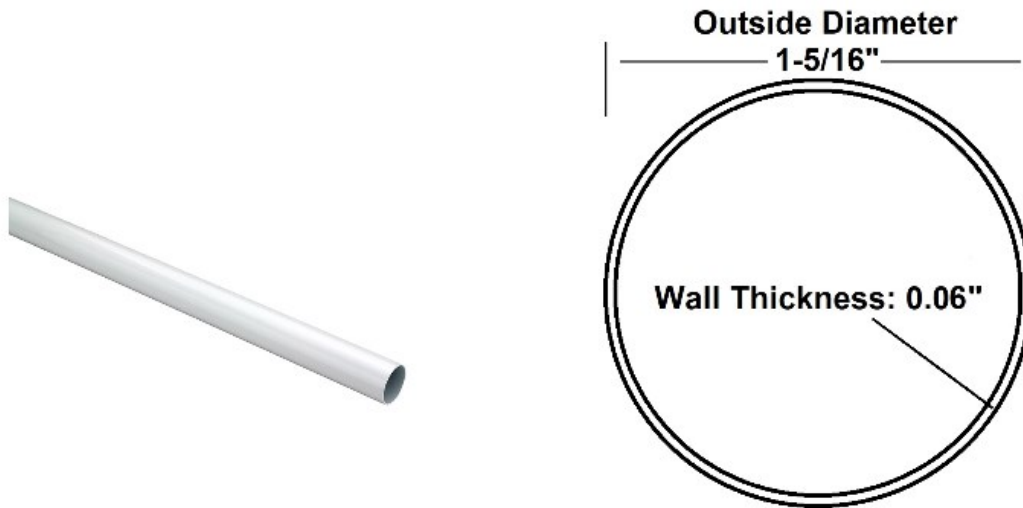

**LB-26-A106/6** White Powder Coat Steel 6FT Closet Rod 1-5/16" OD (Load 288 lbs w/o Support Bracket and 338 lbs with our 8150 Support Bracket)

The white finish A106 closet rod is made of quality steel with a durable plated finish. Outside diameter is 1-5/16" and wall thickness is 0.06".

An 8 foot length of white closet rod is also available: LB-26-A106/8.

For longer lengths use internal splice 00-830/1.3125

Use with LB-26-8150A rod and shelf bracket, LB-26-505SET flange set, and our broad selection 1" IPS slip-on fittings to create custom assemblies.

Maximum support bracket center-to-center bracket spacing is 4 feet.

Rods can easily be machine or hand-cut to exact lengths to provide a custom fit. Custom cutting is also available.

Clean with a non-abrasive metal cleaner. Apply with a soft, damp cloth.