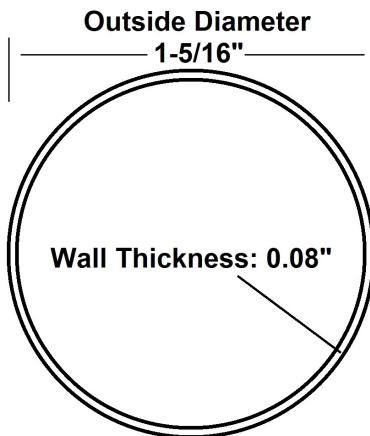

## LB-10-A106/8 SPEC SHEET

BuyRailings 71 Commerce Drive Brookfield, CT 06804 T 877-810-4116 F +1-203-930-3620 [www.buyrailings.com](http://www.buyrailings.com)

**LB-10-A106/8** Polished Chrome 8 FT Closet Rod 1-5/16" OD (Load 306 lbs w/o Support Bracket or 323 lbs with our 8150 Support Bracket)

The chrome finish A106 premium closet rod is made of quality steel with a durable plated finish. Outside diameter is 1-5/16" and wall thickness is 0.08".

***The shipping cost for this 8FT long item is notably higher than the 6FT equivalent because of freight carrier surcharges. To avoid this additional expense we ask that you consider ordering a shorter length, if possible. We can provide custom cut lengths just below 8 feet. Contact us for details.***

A 6 foot length and a 12 foot length of chrome closet rod is also available: LB-10-A106/6 and LB-10-A106/12.

For longer lengths use internal splice 00-830/1.3125

Use with LB-10-8150A rod and shelf bracket, LB-10-505SET flange set, and our broad selection 1" IPS slip-on fittings to create custom assemblies.