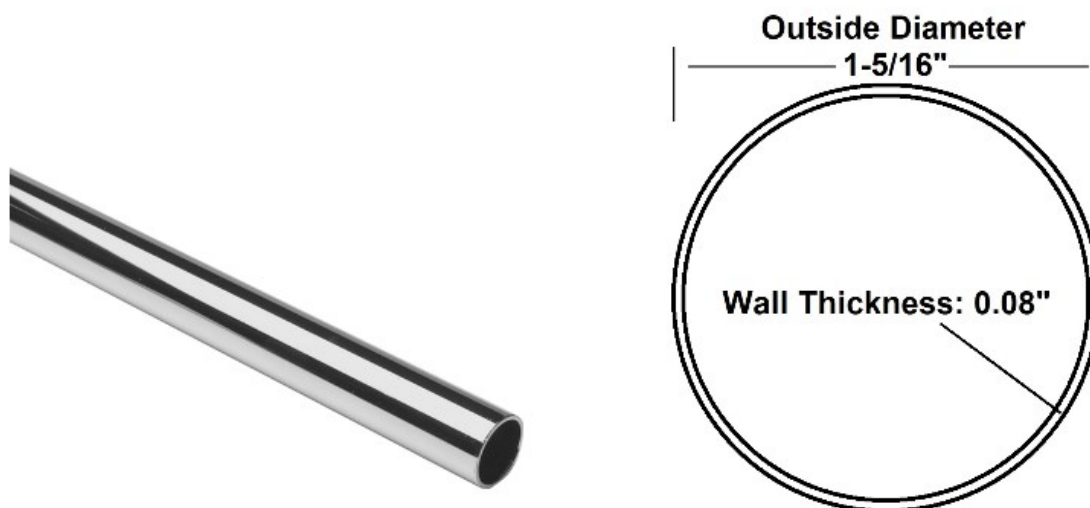

LB-10-A106/6 Polished Chrome 6 FT Closet Rod 1-5/16" OD (Load 382 lbs w/o Support Bracket or 455 lbs with our 8150 Support Bracket)

The chrome finish A106 premium closet rod is made of quality steel with a durable plated finish. Outside diameter is 1-5/16" and wall thickness is 0.08".

An 8 foot length and a 12 foot length of chrome closet rod is also available: LB-10-A106/8 and LB-10-A106/12.

For longer lengths use internal splice 00-830/1.3125

Use with LB-10-8150A rod and shelf bracket, LB-10-505SET flange set, and our broad selection 1" IPS slip-on fittings to create custom assemblies.

Maximum support bracket center-to-center bracket spacing is 4 feet.

Rods can easily be machine or hand-cut to exact lengths to provide a custom fit. Custom cutting is also available.

Clean with a non-abrasive metal cleaner. Apply with a soft, damp cloth.