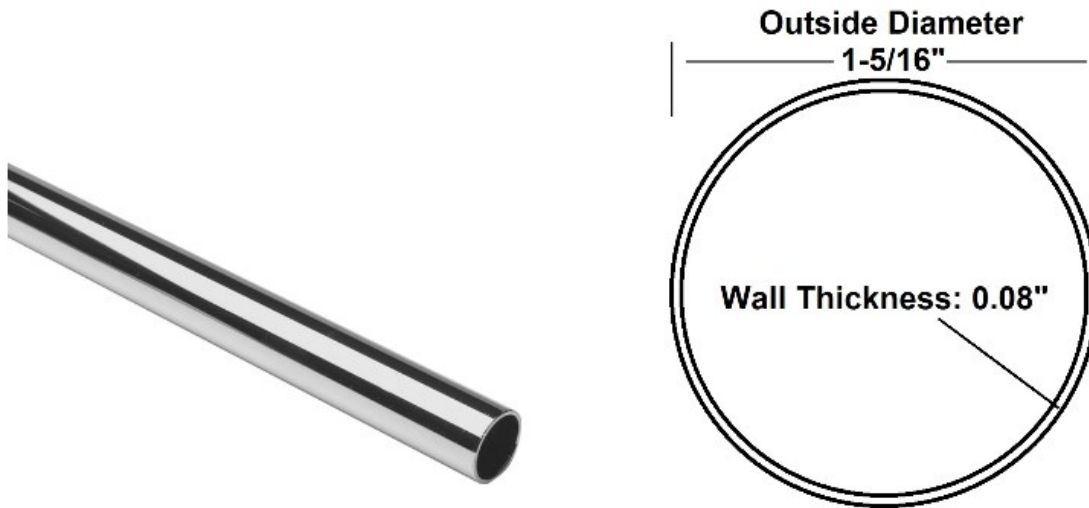

**LB-10-A106/6** Polished Chrome 6 FT Closet Rod 1-5/16" OD (Load 382 lbs w/o Support Bracket or 455 lbs with our 8150 Support Bracket)

The chrome finish A106 premium closet rod is made of quality steel with a durable plated finish. Outside diameter is 1-5/16" and wall thickness is 0.08".

An 8 foot length and a 12 foot length of chrome closet rod is also available: LB-10-A106/8 and LB-10-A106/12.

For longer lengths use internal splice 00-830/1.3125

Use with LB-10-8150A rod and shelf bracket, LB-10-505SET flange set, and our broad selection 1" IPS slip-on fittings to create custom assemblies.

Maximum support bracket center-to-center bracket spacing is 4 feet.

Rods can easily be machine or hand-cut to exact lengths to provide a custom fit. Custom cutting is also available.

Clean with a non-abrasive metal cleaner. Apply with a soft, damp cloth.