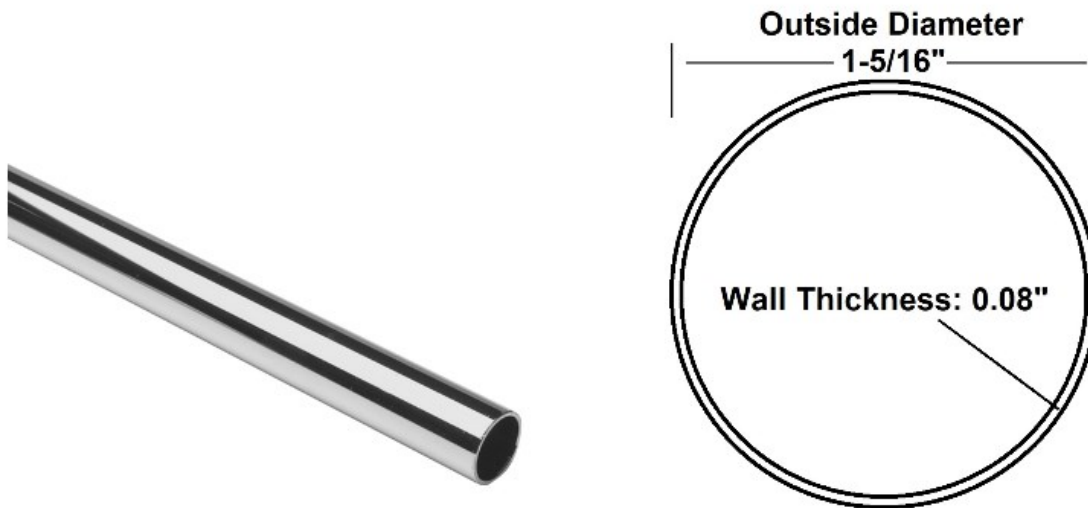

LB-10-A106/12 Polished Chrome 12 FT Closet Rod 1-5/16" OD

The chrome finish A106 premium closet rod is made of quality steel with a durable plated finish. Outside diameter is 1-5/16" and wall thickness is 0.08".

A 6 foot length and an 8 foot length of chrome closet rod is also available: LB-10-A106/6 and LB-10-A106/8.

For longer lengths use internal splice 00-830/1.3125

Use with LB-10-8150A rod and shelf bracket, LB-10-505SET flange set, and our broad selection 1" IPS slip-on fittings to create custom assemblies.