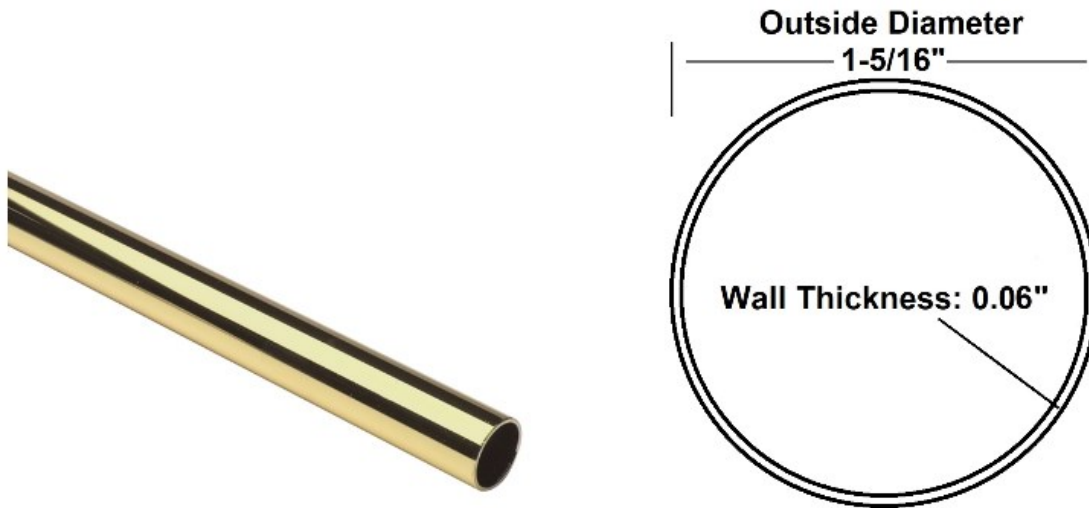

LB-02-A106/6 Polished Brass Clear Coat 6 FT Closet Rod 1-5/16" OD (Load 382 lbs w/o Support Bracket or 455 lbs with our 8150 Support Bracket)

The brass finish A106 premium closet rod is made of quality steel with a durable brass plated finish. Outside diameter is 1-5/16" and wall thickness is 0.06".

An 8 foot length of brass closet rod is also available: LB-02-A106/8.

For longer lengths use internal splice 00-830/1.3125

Use with LB-02-8150A rod and shelf bracket, LB-00-505SET flange set, and our broad selection 1" IPS slip-on fittings to create custom assemblies.

Maximum support bracket center-to-center bracket spacing is 4 feet.

Rods can easily be machine or hand-cut to exact lengths to provide a custom fit. Custom cutting is also available.

Clean with a non-abrasive metal cleaner. Apply with a soft, damp cloth.