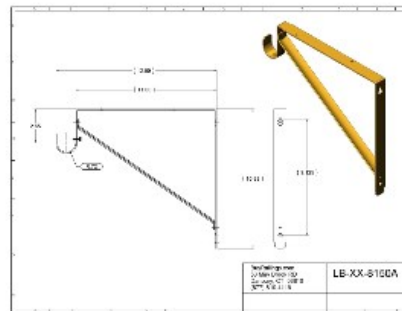

LB-14-8150A Satin (Brushed) Nickel Lido Shelf & Rod Bracket 1-5/16" Tubing

Our premium closet brackets give dual support for both closet rods and shelving. Made from the highest quality metals and hand polished for a superior finish, they feature a set-screw that firmly locks and holds the closet rod into place. The bracket fits shelving up to 12" deep, and supports our [Premium Closet Rods](#) as well as other rods up to 1-1/2" in diameter. For shelving and rod support we recommend the use of a bracket every 4 feet. Available in 5 premium finishes.