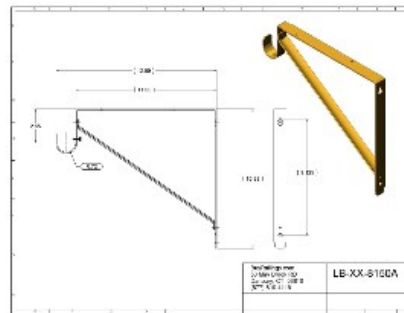

**LB-10-8150A Polished Chrome Lido Shelf & Rod Bracket 1-5/16" Tubing**

Our premium closet brackets give dual support for both closet rods and shelving. Made from the highest quality metals and hand polished for a superior finish, they feature a set-screw that firmly locks and holds the closet rod into place. The bracket fits shelving up to 12" deep, and supports our [Premium Closet Rods](#) as well as other rods up to 1-1/2" in diameter. For shelving and rod support we recommend the use of a bracket every 4 feet. Available in 5 premium finishes.