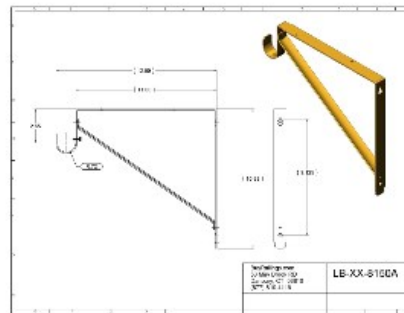

**LB-07-8150A** Copper Oil Rubbed Bronze Lido Shelf & Rod Bracket 1-5/16" Tubing

Our premium closet brackets give dual support for both closet rods and shelving. Made from the highest quality metals and hand polished for a superior finish, they feature a set-screw that firmly locks and holds the closet rod into place. The bracket fits shelving up to 12" deep, and supports our [Premium Closet Rods](#) as well as other rods up to 1-1/2" in diameter. For shelving and rod support we recommend the use of a bracket every 4 feet. Available in 5 premium finishes.