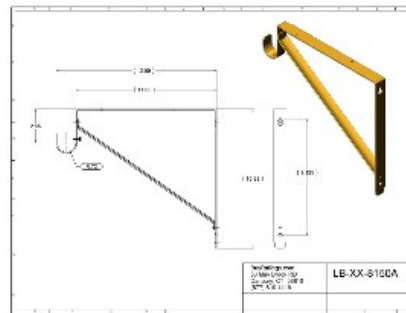

LB-02-8150A Polished Brass Clear Coat Lido Shelf & Rod Bracket 1-5/16" Tubing

Our premium closet brackets give dual support for both closet rods and shelving. Made from the highest quality metals and hand polished for a superior finish, they feature a set-screw that firmly locks and holds the closet rod into place. The bracket fits shelving up to 12" deep, and supports our [Premium Closet Rods](#) as well as other rods up to 1-1/2" in diameter. For shelving and rod support we recommend the use of a bracket every 4 feet. Available in 5 premium finishes.