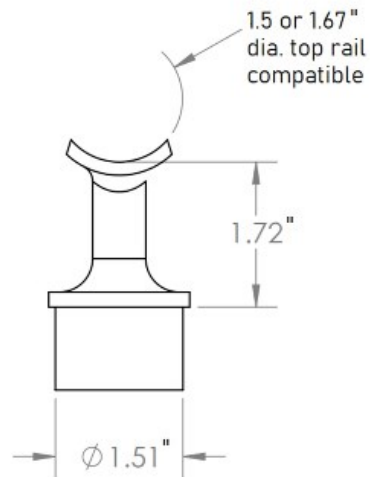

49-352/424 Satin (Brushed) 316 Stainless Steel Perpendicular Short Bracket 1.67"
Tubing

Used to connect a vertical post to a horizontal tube.

Use (2) 49-14-20X1-PF screws to attach saddle to handrail. Screws sold separately.