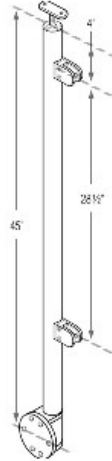

49-G424/42/W/MD/E/AS 3/8" Glass - Fascia Mount - End Prefabricated 42" Post in 316 Satin Stainless Steel (1.67" OD/42.4mm OD/0.08" Wall)

****Important:**

- Wall fascia mounting bolts are NOT included.