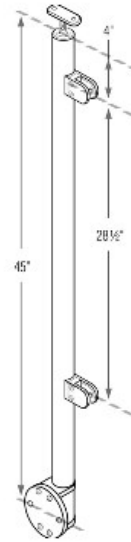

49-G424/42/W/MD/E/AS 3/8" Glass - Fascia Mount - End Prefabricated 42" Post in 316 Satin Stainless Steel (1.67" OD/42.4mm OD/0.08" Wall)

****Important:**

- Wall fascia mounting bolts are NOT included.