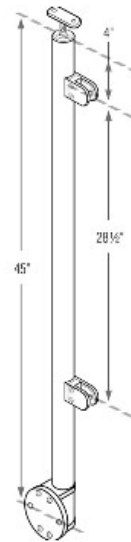

**49-G424/42/W/LG/E/AS** 1/2" Glass - Fascia Mount - End Prefabricated 42" Post in 316 Satin Stainless Steel (1.67" OD/42.4mm OD/0.08" Wall)

**\*\*Important:**

- Wall fascia mounting bolts are NOT included.