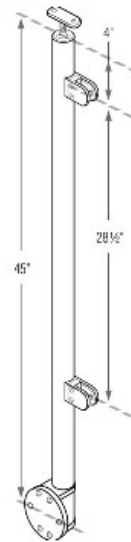

49-G424/42/W/LG/E/AS 1/2" Glass - Fascia Mount - End Prefabricated 42" Post in 316 Satin Stainless Steel (1.67" OD/42.4mm OD/0.08" Wall)

****Important:**

- Wall fascia mounting bolts are NOT included.