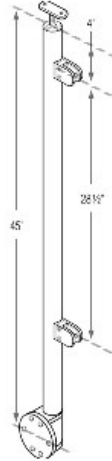

49-G424/42/W/LG/E/AS 1/2" Glass - Fascia Mount - End Prefabricated 42" Post in 316 Satin Stainless Steel (1.67" OD/42.4mm OD/0.08" Wall)

****Important:**

- Wall fascia mounting bolts are NOT included.