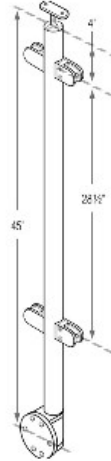

49-G424/42/W/LG/C/AS 1/2" Glass - Fascia Mount - Center Prefabricated 42" Post in 316 Satin Stainless Steel (1.67" OD/42.4mm OD/0.08" Wall)

****Important:**

- Wall fascia mounting bolts are NOT included.