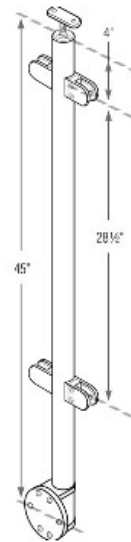

**49-G424/42/W/LG/C/AS** 1/2" Glass - Fascia Mount - Center Prefabricated 42" Post in 316 Satin Stainless Steel (1.67" OD/42.4mm OD/0.08" Wall)

**\*\*Important:**

- Wall fascia mounting bolts are NOT included.