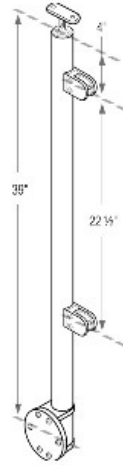

**49-G424/36/W/MD/E/AS 3/8" Glass - Fascia Mount - End Prefabricated 36" Post in 316 Satin Stainless Steel (1.67" OD/42.4mm OD/0.08" Wall)**

**\*\*Important:**

- Wall fascia mounting bolts are NOT included.