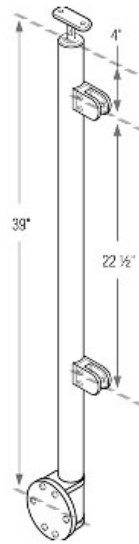

**49-G424/36/W/MD/E/AS** 3/8" Glass - Fascia Mount - End Prefabricated 36" Post in 316 Satin Stainless Steel (1.67" OD/42.4mm OD/0.08" Wall)

**\*\*Important:**

- Wall fascia mounting bolts are NOT included.