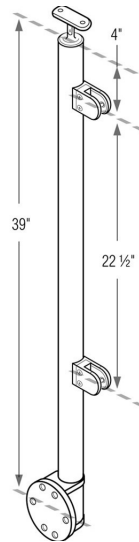

**49-G424/36/W/MD/E/AS** 3/8" Glass - Fascia Mount - End Prefabricated 36" Post in 316 Satin Stainless Steel (1.67" OD/42.4mm OD/0.08" Wall)

**\*\*Important:**

- Wall fascia mounting bolts are NOT included.