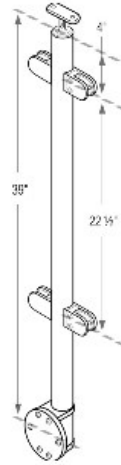

49-G424/36/W/MD/C/AS 3/8" Glass - Fascia Mount - Center Prefabricated 36" Post in 316 Satin Stainless Steel (1.67" OD/42.4mm OD/0.08" Wall)

****Important:**

- Wall fascia mounting bolts are NOT included.