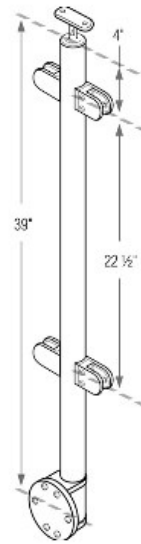

49-G424/36/W/MD/C/AS 3/8" Glass - Fascia Mount - Center Prefabricated 36" Post in 316 Satin Stainless Steel (1.67" OD/42.4mm OD/0.08" Wall)

****Important:**

- Wall fascia mounting bolts are NOT included.