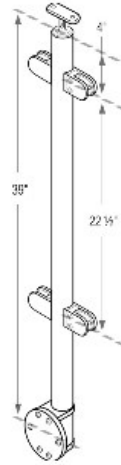

**49-G424/36/W/MD/C/AS 3/8" Glass - Fascia Mount - Center Prefabricated 36" Post in 316 Satin Stainless Steel (1.67" OD/42.4mm OD/0.08" Wall)**

**\*\*Important:**

- Wall fascia mounting bolts are NOT included.