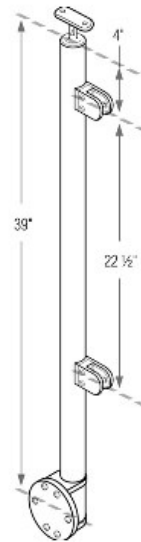

49-G424/36/W/LG/E/AS 1/2" Glass - Fascia Mount - End Prefabricated 36" Post in 316 Satin Stainless Steel (1.67" OD/42.4mm OD/0.08" Wall)

****Important:**

- Wall fascia mounting bolts are NOT included.