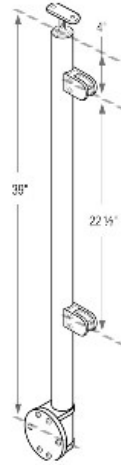

49-G424/36/W/LG/E/AS 1/2" Glass - Fascia Mount - End Prefabricated 36" Post in 316 Satin Stainless Steel (1.67" OD/42.4mm OD/0.08" Wall)

****Important:**

- Wall fascia mounting bolts are NOT included.