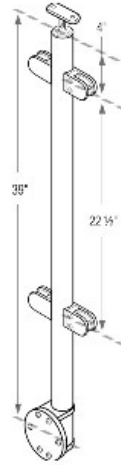

**49-G424/36/W/LG/C/AS 1/2" Glass - Fascia Mount - Center Prefabricated 36" Post in 316 Satin Stainless Steel (1.67" OD/42.4mm OD/0.08" Wall)**

**\*\*Important:**

- Wall fascia mounting bolts are NOT included.