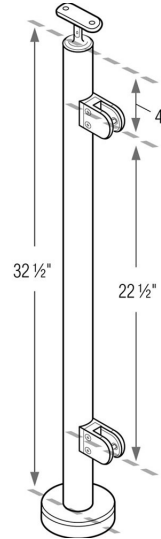

BuyRailings 71 Commerce Drive Brookfield, CT 06804 T 877-810-4116 F +1-203-930-3620 [www.buyrailings.com](http://www.buyrailings.com)

**49-G424/36/F/MD/E/AS** 3/8" Glass - Floor Mount - End Prefabricated 36" Post in 316 Satin Stainless Steel (1.67" OD/42.4mm OD/0.08" Wall)

**\*\*Important:**

- Floor mounting bolts are NOT included.