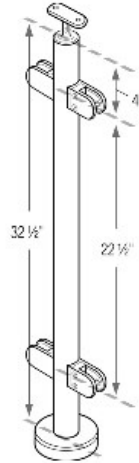

**49-G424/36/F/MD/C/AS 3/8" Glass - Floor Mount - Center Prefabricated 36" Post in 316 Satin Stainless Steel (1.67" OD/42.4mm OD/0.08" Wall)**

**\*\*Important:**

- Floor mounting bolts are NOT included.