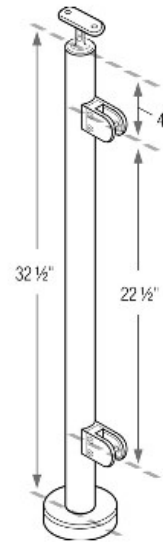

49-G424/36/F/LG/E/AS 1/2" Glass - Floor Mount - End Prefabricated 36" Post in 316 Satin Stainless Steel (1.67" OD/42.4mm OD/0.08" Wall)

****Important:**

- Floor mounting bolts are NOT included.