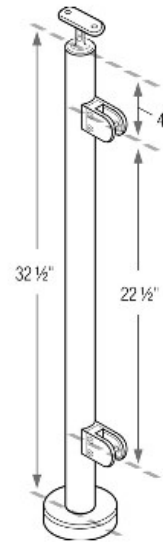

**49-G424/36/F/LG/E/AS** 1/2" Glass - Floor Mount - End Prefabricated 36" Post in 316 Satin Stainless Steel (1.67" OD/42.4mm OD/0.08" Wall)

**\*\*Important:**

- Floor mounting bolts are NOT included.