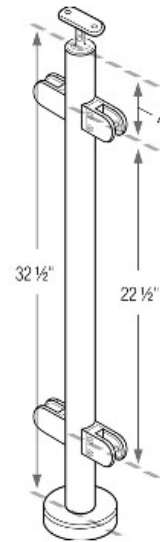

49-G424/36/F/LG/C/AS 1/2" Glass - Floor Mount - Center Prefabricated 36" Post in 316 Satin Stainless Steel (1.67" OD/42.4mm OD/0.08" Wall)

****Important:**

- Floor mounting bolts are NOT included.