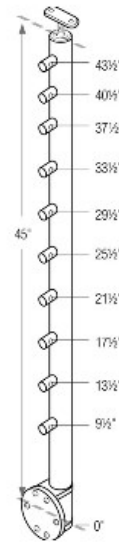

### 49-B424/42/W/MD/AS Fascia Mount Prefabricated 42" Post For Crossbar 316 Tubing Size 1.67" OD

**This item is made from 316 Stainless Steel**

Fascia mount prefabricated post 42" high for crossbar rail. This post comes with fascia mount flange, canopy cover, top saddle connector and crossbar holders.

Solid Rods for crossbar can be found [here \(Solid rod for crossbar\)](#)

**\*\*Important:**

- Wall fascia mounting bolts are NOT included.