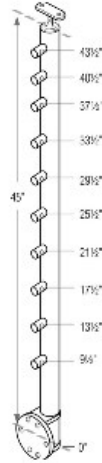

49-B424/42/W/MD/AS Fascia Mount Prefabricated 42" Post For Crossbar 316 Tubing Size 1.67" OD

This item is made from 316 Stainless Steel

Fascia mount prefabricated post 42" height for crossbar rail. This post comes with fascia mount flange, canopy cover, top saddle connector and crossbar holders.

Solid Rods for crossbar can be found [here \(Solid rod for crossbar\)](#)

****Important:**

- Wall fascia mounting bolts are NOT included.