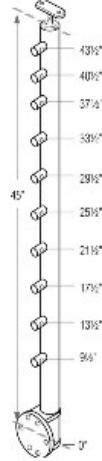

49-B424/42/W/MD/AS Fascia Mount Prefabricated 42" Post For Crossbar 316 Tubing Size 1.67" OD

This item is made from 316 Stainless Steel

Fascia mount prefabricated post 42" height for crossbar rail. This post comes with fascia mount flange, canopy cover, top saddle connector and crossbar holders.

Solid Rods for crossbar can be found [here \(Solid rod for crossbar\)](#)

****Important:**

- Wall fascia mounting bolts are NOT included.