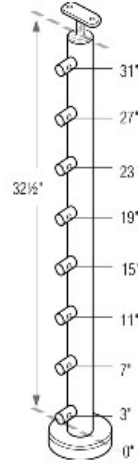

49-B424/36/F/MD/AS Floor Mount 36" Stainless Steel 316 Prefabricated Post for Crossbar Rail

This item is made from 316 Stainless Steel

Floor mount prefabricated post 36" high for crossbar rail. This posts comes pre-welded with flange, canopy cover, top saddle connector and crossbar holders.

Solid Rods for crossbar can be found [here \(Solid rod for crossbar\)](#)

****Important:**

- Floor mounting bolts are NOT included.