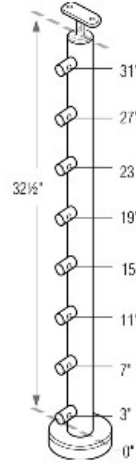

**49-B424/36/F/MD/AS Floor Mount 36" Stainless Steel 316 Prefabricated Post for Crossbar Rail**

**This item is made from 316 Stainless Steel**

Floor mount prefabricated post 36" high for crossbar rail. This posts comes pre-welded with flange, canopy cover, top saddle connector and crossbar holders.

Solid Rods for crossbar can be found [here \(Solid rod for crossbar\)](#)

**\*\*Important:**

- Floor mounting bolts are NOT included.