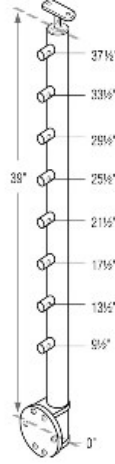

49-B424/36/W/MD/AS Fascia Mount 36" Stainless Steel 316 Prefabricated Post for Crossbar Rail

This item is made from 316 Stainless Steel

Fascia mount prefabricated post 36" high for crossbar rail. This posts comes fascia mount flange, top saddle connector and crossbar holders. Solid Rods for crossbar can be found [here \(Solid rod for crossbar\)](#)

****Important:**

- Wall fascia mounting bolts are NOT included.