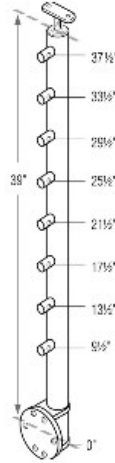

49-B424/36/W/MD/AS Fascia Mount 36" Stainless Steel 316 Prefabricated Post for Crossbar Rail

This item is made from 316 Stainless Steel

Fascia mount prefabricated post 36" high for crossbar rail. This post comes with fascia mount flange, top saddle connector and crossbar holders. Solid Rods for crossbar can be found [here \(Solid rod for crossbar\)](#)

****Important:**

- Wall fascia mounting bolts are NOT included.