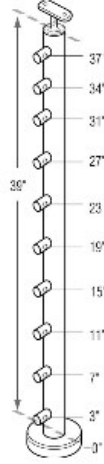

49-B424/42/F/MD/AS Floor Mount 42" Stainless Steel 316 Prefabricated Post for Crossbar Rail

This item is made from 316 Stainless Steel

Floor mount prefabricated post 42" high for crossbar rail. This posts comes pre-welded with flange, canopy cover, top saddle connector and crossbar holders.

Solid Rods for crossbar can be found [here \(Solid rod for crossbar\)](#)

****Important:**

- Floor mounting bolts are NOT included.