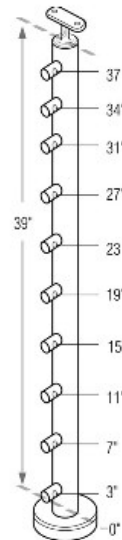

49-B424/42/F/MD/AS Floor Mount 42" Stainless Steel 316 Prefabricated Post for Crossbar Rail

This item is made from 316 Stainless Steel

Floor mount prefabricated post 42" height for crossbar rail. This post comes pre-welded with flange, canopy cover, top saddle connector and crossbar holders.

Solid Rods for crossbar can be found [here \(Solid rod for crossbar\)](#)

**Important:

- Floor mounting bolts are NOT included.