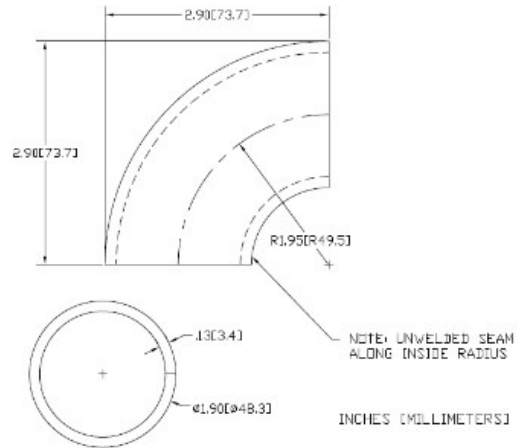

BuyRailings 71 Commerce Drive Brookfield, CT 06804 T 877-810-4116 F +1-203-930-3620 www.buyrailings.com

WA-362 90° Elbow 1" Inside Radius Aluminum Mill Finish 1-1/2" IPS

Shown in Mill SS Finish

Fittings designed for welding to pipe.