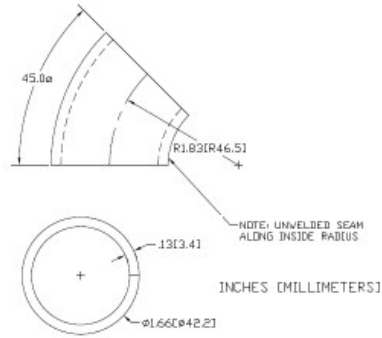

WA-254 45° Elbow 1" Inside Radius Steel 1-1/4" IPS

Fittings designed for welding to pipe.