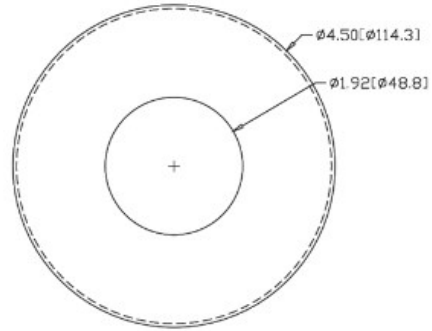

**WA-2077 Snap-On Cover Flange Milled Stainless Steel 304 Pipe Size-1-1/2" IPS**

\* USE WITH BASE  
#2075B IN STEEL  
#2076B IN ALUMINUM  
#2077B IN STAINLESS  
#2078B IN BRASS

INCHES (MILLIMETERS)