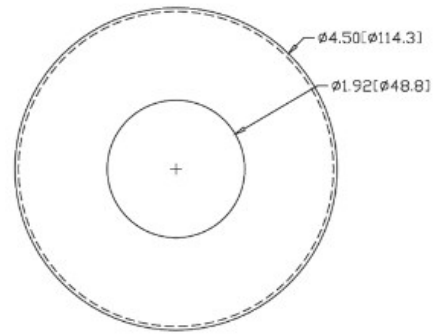

WA-2077 Snap-On Cover Flange Milled Stainless Steel 304 Pipe Size-1-1/2" IPS

- * USE WITH BASE
- #2075B IN STEEL
- #2076B IN ALUMINUM
- #2077B IN STAINLESS
- #2078B IN BRASS