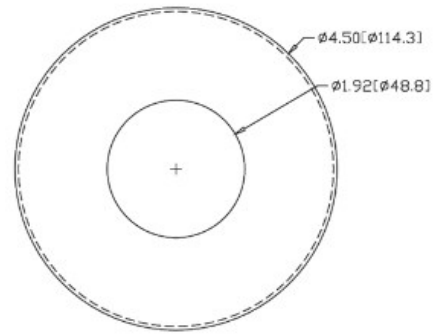

**WA-2077** Snap-On Cover Flange Milled Stainless Steel 304 Pipe Size-1-1/2" IPS

\* USE WITH BASE  
#2075B IN STEEL  
#2076B IN ALUMINUM  
#2077B IN STAINLESS  
#2078B IN BRASS

INCHES (MILLIMETERS)