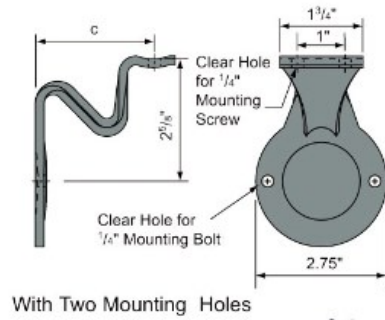

**WA-3434 Steel Wall Mounted Bracket 2 Hole Saddle 2-1/2"**

With Two Mounting Holes