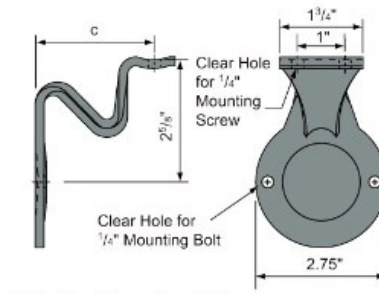

WA-3434 Steel Wall Mounted Bracket 2 Hole Saddle 2-1/2"

With Two Mounting Holes