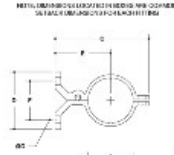

28546 Toe Board Clamp Aluminum Magnesium 1-1/2" IPS (1.94" ID)

#49C 2-Piece Toe-Board Clamp
KODU 9677