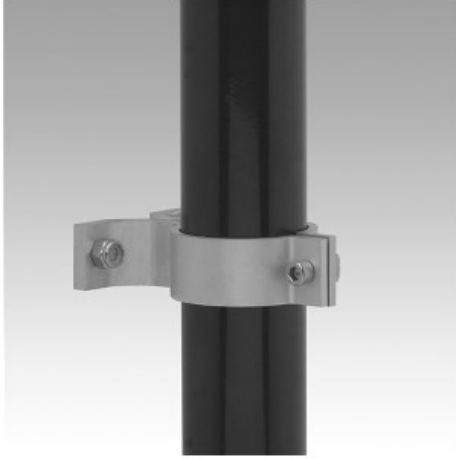

28546 Toe Board Clamp Aluminum Magnesium 1-1/2" IPS (1.94" ID)

#49C 2-Piece Toe-Board Clamp
KODU 9677