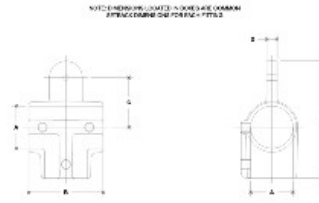

08410 Adj. Tee or Cross Male Aluminum Magnesium 1-1/2" IPS (1.94" ID)

#23M Adjustable Tee or Cross Male Body

[Click here for chart](#)

BUYRAILINGS
EQUIPMENT AND ACCESSORIES