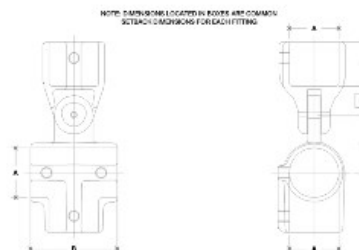

08400 Adj. Tee or Cross Aluminum Magnesium 1-1/2" IPS (1.94" ID)

#23 Adjustable Tee or Cross