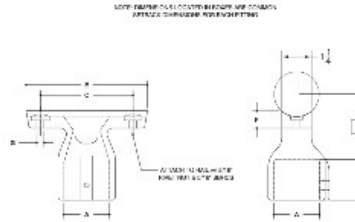

58500 Speed Tee Aluminum Magnesium 1-1/2" IPS (1.94" ID)

#150 Speed Tee
SCALE: 1/4" = 1"

* Attach to rail with 5/16" Rivet Nut (item# 79233) & 5/16" SBHCS (socket button head cap screw)

* Rivet nut and screw not included