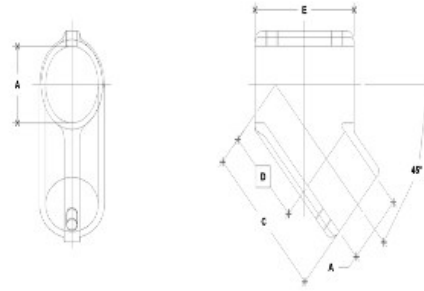

BuyRailings 71 Commerce Drive Brookfield, CT 06804 T 877-810-4116 F +1-203-930-3620 www.buyrailings.com

08080 Angle Tee (45°) Aluminum Magnesium 1-1/2" IPS (1.94" ID)

#6 Angle Tee (45°)