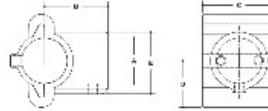

17000 Modular Tee Aluminum Magnesium 1-1/4" IPS (1.72" ID)

#2S Modular Tee
DIMENSIONS

PART NO.	UNITS: IN (IPS)						UNITS: MM (MPS)							
	A	B	C	D	E	F	G	H	I	J	K	L	M	N
17000	20	200	11.2	121	212	-	-	-	-	-	-	-	-	-
17001	100	200	11.2	121	212	-	-	-	-	-	-	-	-	
17002	150	200	11.2	121	212	-	-	-	-	-	-	-	-	
17003	200	200	11.2	121	212	-	-	-	-	-	-	-	-	

[Click here for chart](#)

BUYRAILINGS
DIMENSIONS FOR RAILINGS RAILINGS