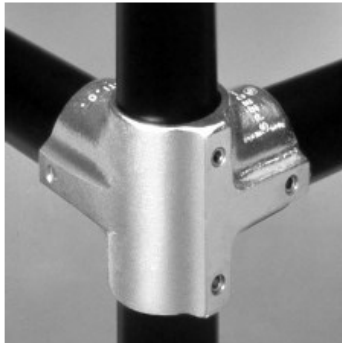

**07140** Side Outlet Tee Aluminum Magnesium 1-1/4" IPS (1.72" ID)

[Click here for chart](#)