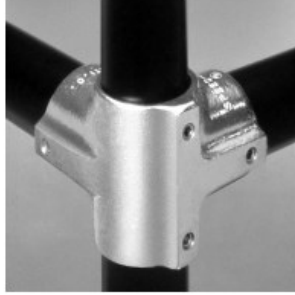

08140 Side Outlet Tee Aluminum Magnesium 1-1/2" IPS (1.94" ID)

[Click here for chart](#)