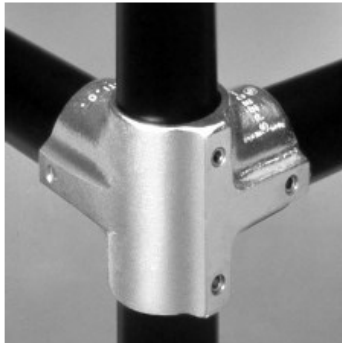

**08140** Side Outlet Tee Aluminum Magnesium 1-1/2" IPS (1.94" ID)

[Click here for chart](#)