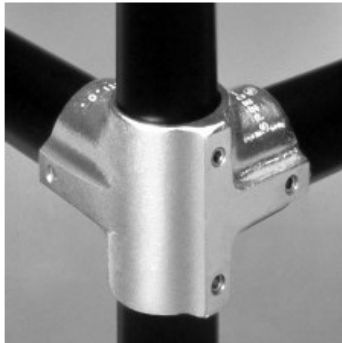

**05140** Side Outlet Tee Aluminum Magnesium 3/4" IPS (1.09" ID)

[Click here for chart](#)