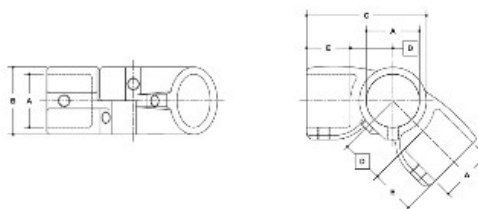

09530 Nu-Rail Adj. Swivel Aluminum Magnesium 2" IPS (2.41" ID)

#30C Nu-Rail Adjustable Swivel

SCALE: 1/2"=1'

PIPE SIZE	DIMENSIONS (Inches)						PIPE SIZE	DIMENSIONS (mm)							
	A	B	C	D	E	F		G	A	B	C	D	E	F	G
3"	2.42	2.81	4.97	1.70	1.70		3"	61	71	126	41	41			
3 1/2"	1.82	2.41	4.38	1.30	1.63		3 1/2"	46	62	111	33	41			
4"	1.66	2.12	3.98	1.18	1.49		4"	42	54	101	28	37			
4 1/2"	1.57	1.75	3.71	1.16	1.25		4 1/2"	39	44	94	27	32			
5"	1.54	1.80	3.58	1.0	1.1		5"	39	46	90	25	28			

[Click here for chart](#)

BUYRAILINGS
Architectural and Industrial Railings

2" IPS
2.41" Outside O.D.
Schedule 40 2.80" I.D., 0.154" Wall
Schedule 80 1.89" I.D., 0.218" Wall

1.5" IPS
1.80" Outside O.D.
Schedule 40 1.80" I.D., 0.140" Wall
Schedule 80 1.29" I.D., 0.200" Wall

1.314" IPS
1.60" Outside O.D.
Schedule 40 1.380" I.D., 0.140" Wall
Schedule 80 1.270" I.D., 0.191" Wall

1" IPS
1.315" Outside O.D.
Schedule 40 1.315" I.D., 0.133" Wall
Schedule 80 0.887" I.D., 0.170" Wall

3/4" IPS
1.060" Outside O.D.
Schedule 40 0.934" I.D., 0.110" Wall
Schedule 80 0.740" I.D., 0.154" Wall